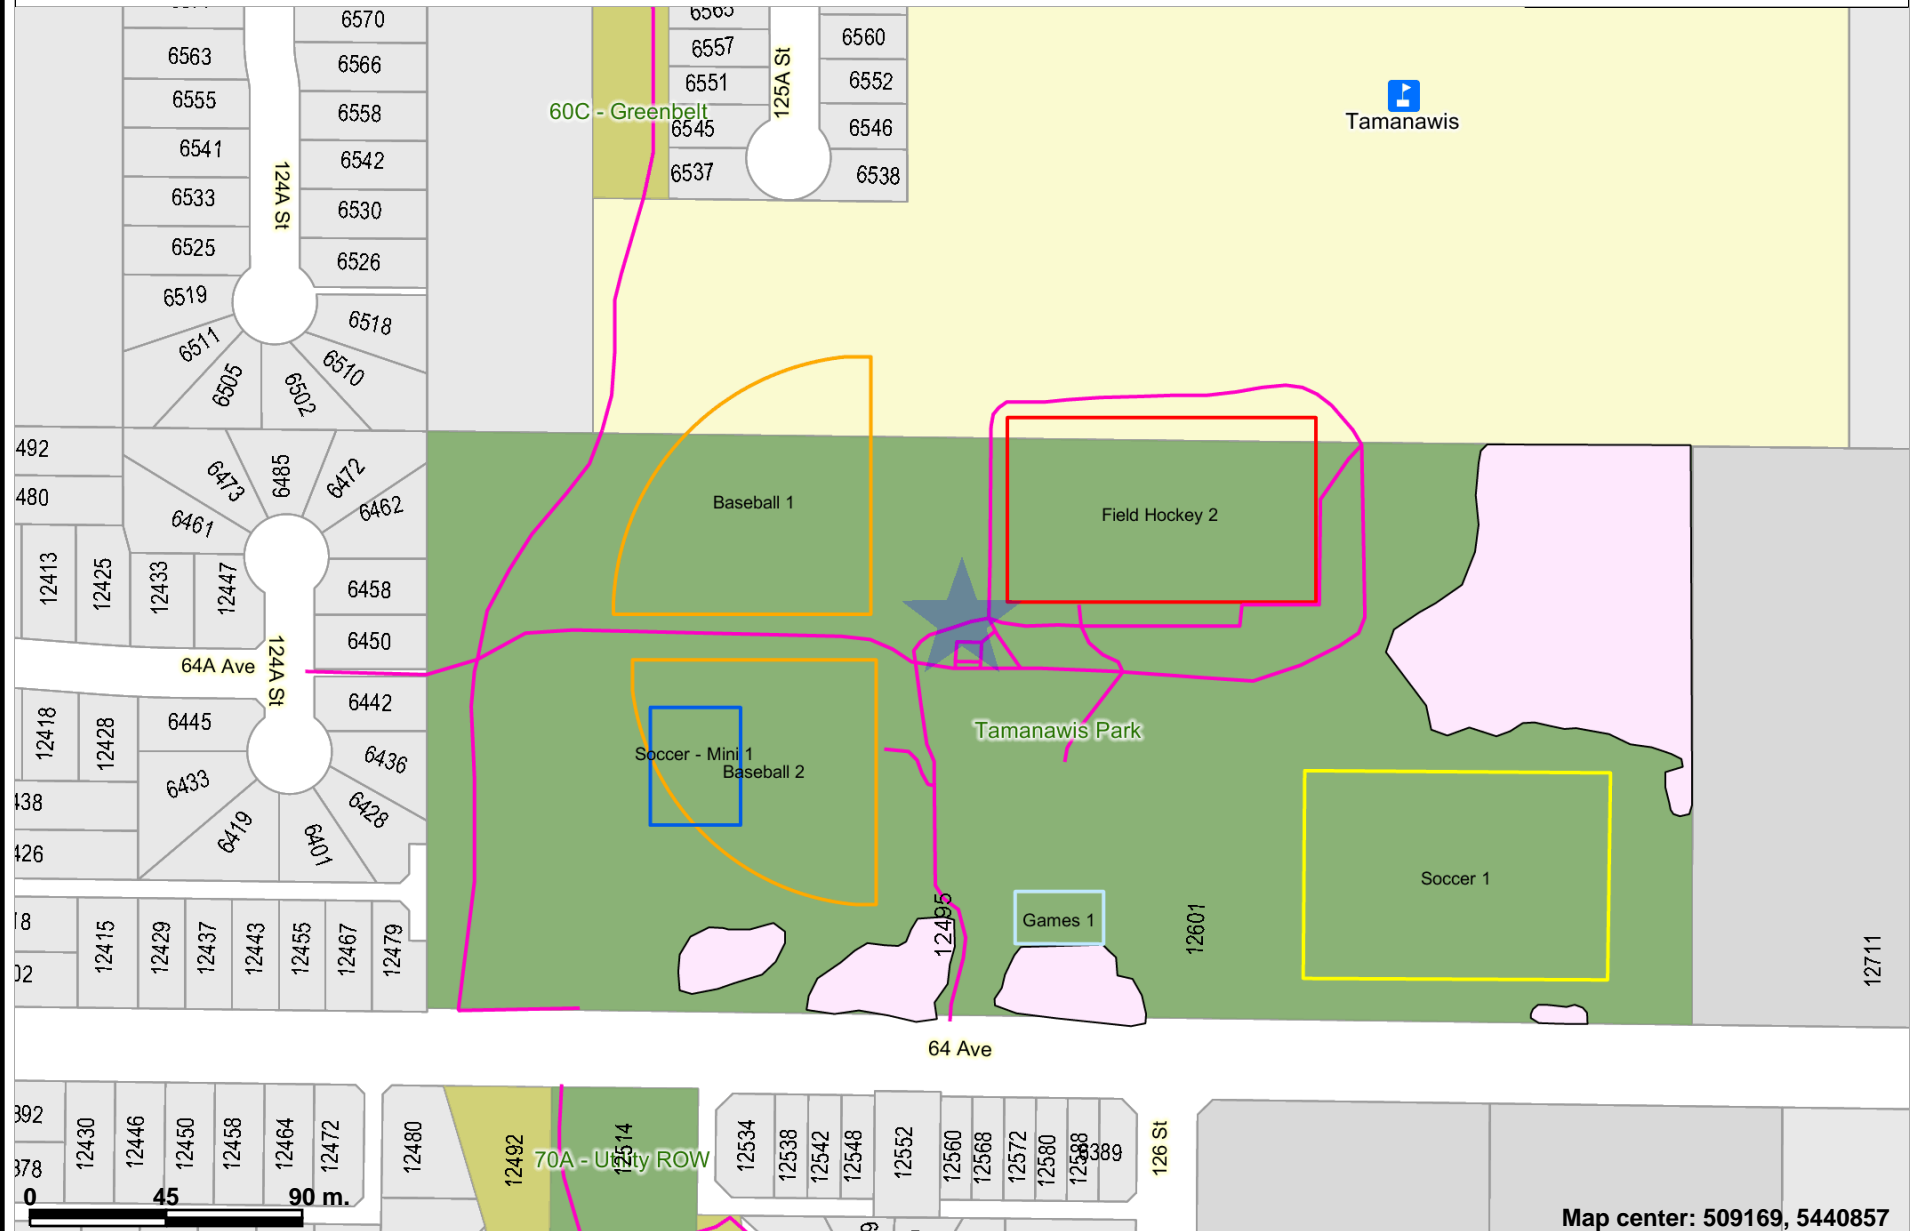

Tamanawis Park

The data provided is compiled from various sources and IS NOT warranted as to its accuracy or sufficiency by the City of Surrey. This information is provided for information and convenience purposes only. Lot sizes, legal descriptions and encumbrances must be confirmed at the Land Title Office. Use and distribution of this map is subject to all copyright and disclaimer notices at cosmos.surrey.ca.

Map center: 509169, 5440857

Scale: 1:2,500