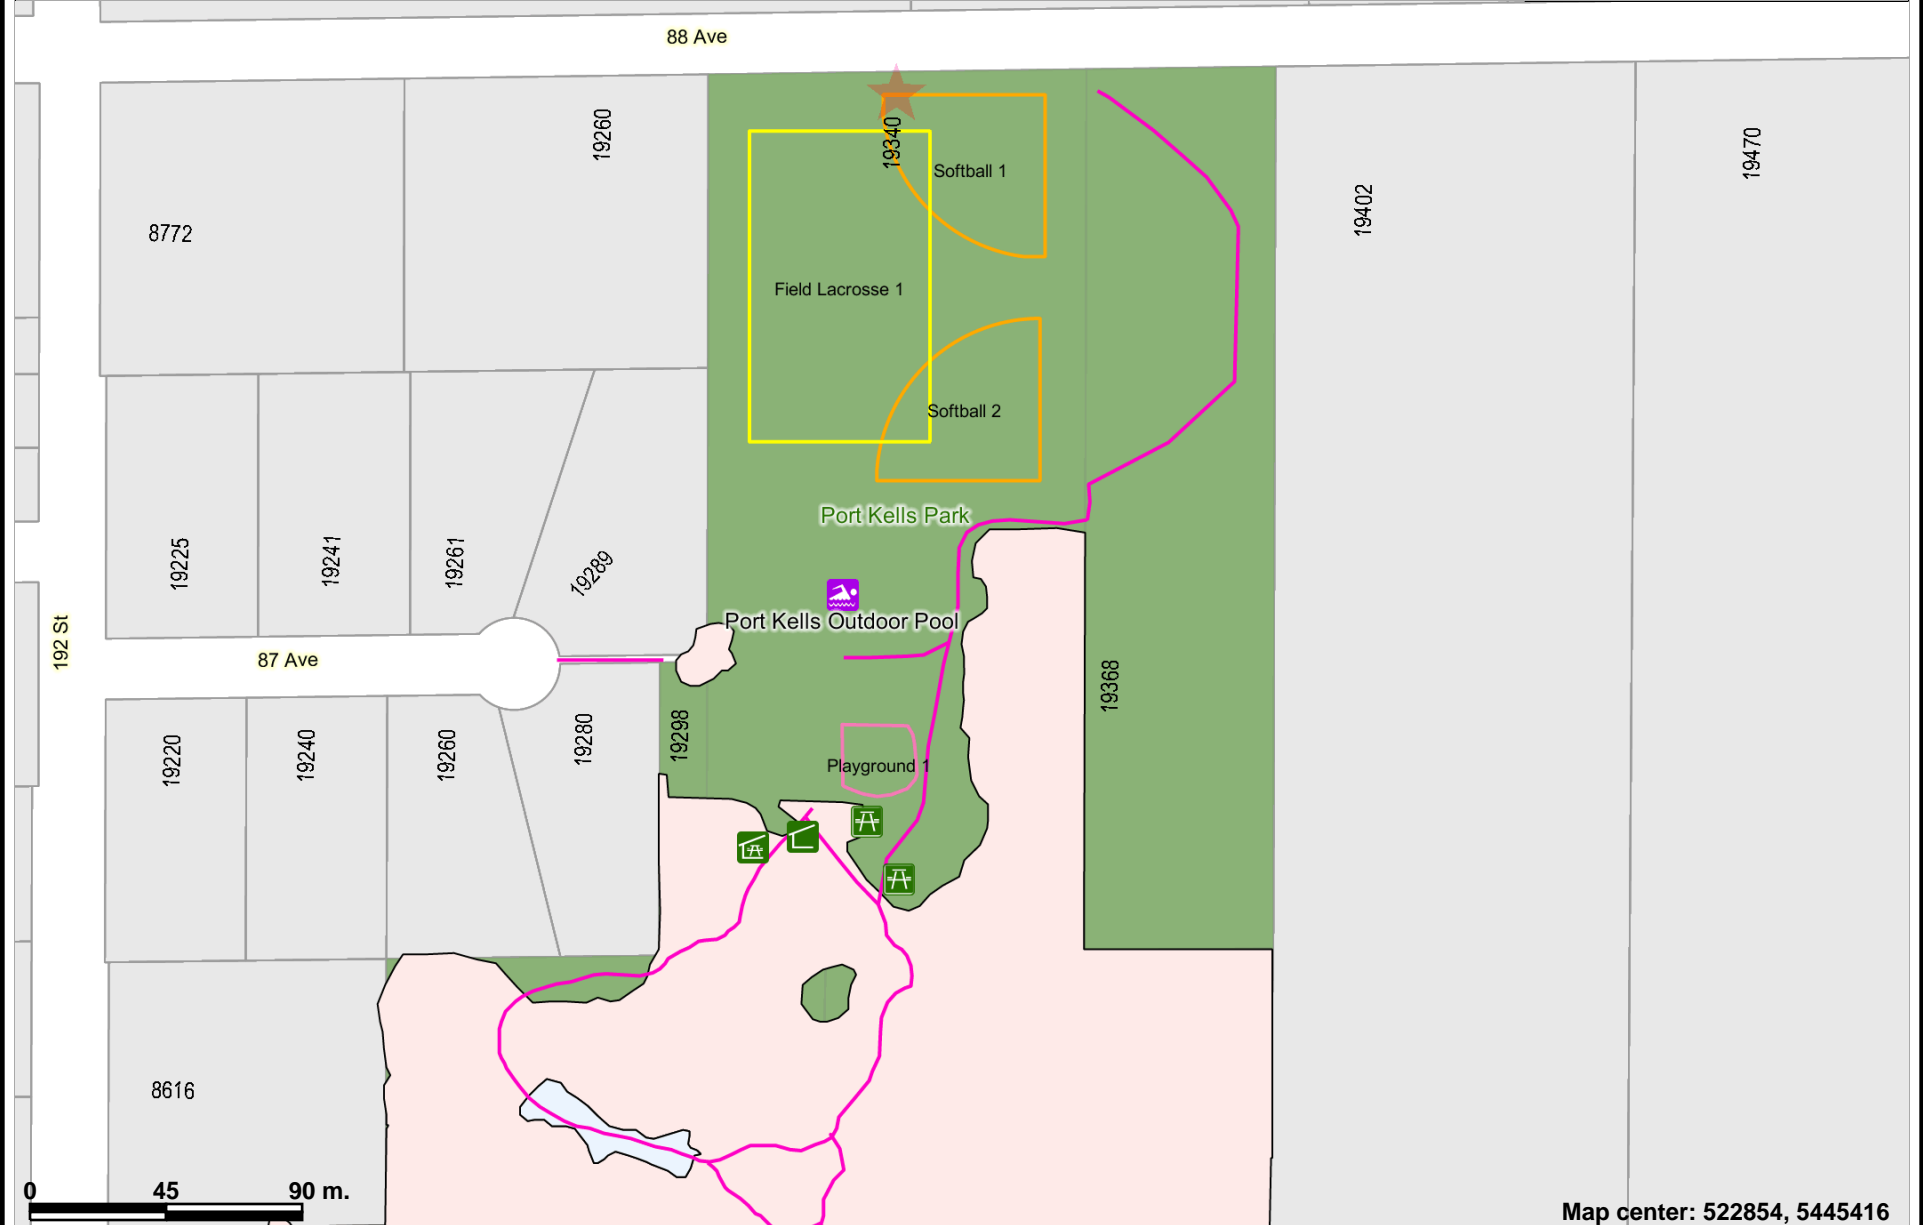

# Port Kells Park

Map center: 522854, 5445416

The data provided is compiled from various sources and IS NOT warranted as to its accuracy or sufficiency by the City of Surrey. This information is provided for information and convenience purposes only. Lot sizes, legal descriptions and encumbrances must be confirmed at the Land Title Office. Use and distribution of this map is subject to all copyright and disclaimer notices at cosmos.surrey.ca.

Scale: 1:2,500