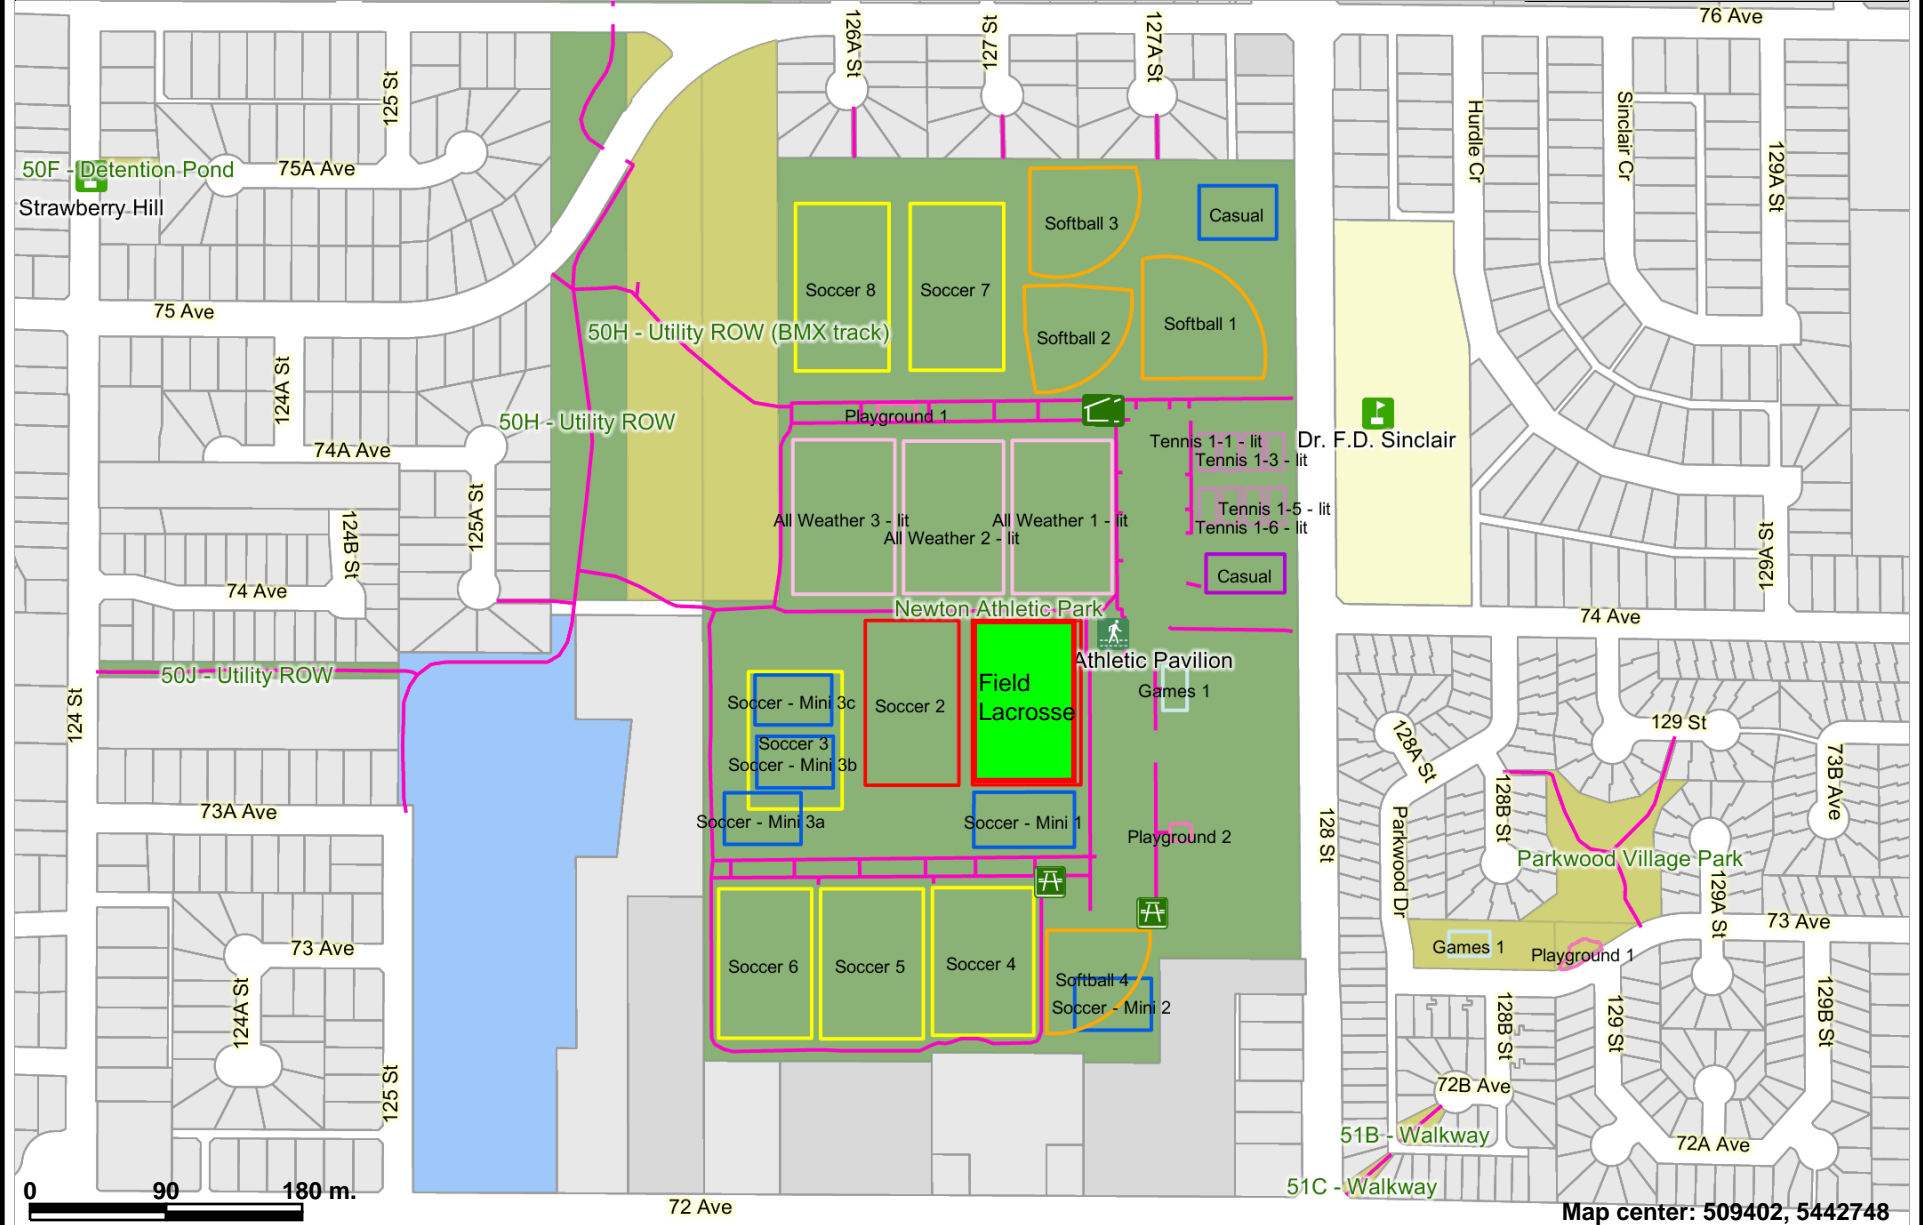

Newton Athletic Park

Map center: 509402, 5442748

The data provided is compiled from various sources and IS NOT warranted as to its accuracy or sufficiency by the City of Surrey. This information is provided for information and convenience purposes only. Lot sizes, legal descriptions and encumbrances must be confirmed at the Land Title Office. Use and distribution of this map is subject to all copyright and disclaimer notices at cosmos.surrey.ca.

Scale: 1:5,000